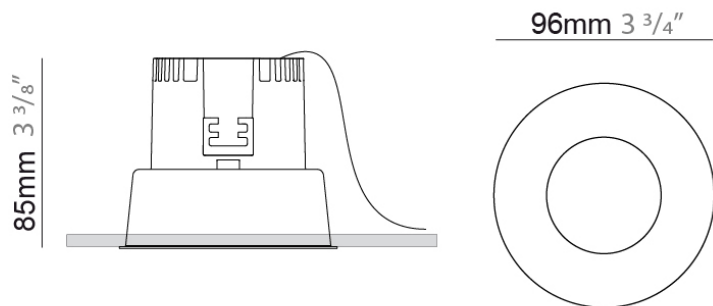

DIXIT RA8 RECESSED

L5600421

GENERAL

Series: Dixit

Subseries: Dixit RA8

Brand: Ivela

Division: Architectural

Mounting Type: Recessed

Mounting Location: Ceiling

Subcategory: Downlight

PHYSICAL

Shape: Round

Diameter (mm): 96

Diameter (in): 3 ³/₄

Height (mm): 85

Height (in): 3 ³/₈

Min. Recessing Depth (mm): 125

Min. Recessing Depth (in): 4 ¹⁵/₁₆

Light Distribution: Direct

Weight (kg): 0.5

Weight (lbs): 1.1

Diffuser: Clear Polycarbonate

Fixture Finish: MWH

Fixture Material: Aluminum Die Cast

Cut-out Measurements: 92mm (3 5/8")

ELECTRICAL

Input Wattage Range: 1 - 9 W

Lamp Type: LED

Total Output Wattage (W): 6.5

Driver Included: No

Driver Location: Recessed Housing

Housing: See components

Constant Current (MA): 250

LED

Color Temperature (°K): 3000

CRI: >80 CRI

Lamp Life (hrs): 50000

OPTICAL

Reflector°: 25

RATINGS AND CERTIFICATIONS

IP rating: IP44