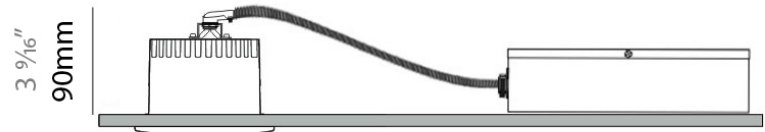

DIXIT RA8 RECESSED

L5600821

PROJECT	
TYPE	
NOTES	
QUANTITY	
DATE	

GENERAL

Series: Dixit
Subseries: Dixit RA8
Brand: Ivela
Division: Architectural
Mounting Type: Recessed
Mounting Location: Ceiling
Subcategory: Downlight

PHYSICAL

Shape: Round
Diameter (mm): 80
Diameter (in): 3 1/8
Height (mm): 50
Height (in): 1 15/16
Min. Recessing Depth (mm): 90
Min. Recessing Depth (in): 3 9/16
Light Distribution: Downlight
Weight (kg): 0.5
Weight (lbs): 1.1
Installation Requirement: Housing Required
Fixture Material: Aluminum

ELECTRICAL

Lamp Type: LED
Total Output Wattage (W): 6.5
Input Voltage (V): 120
Constant Current (MA): 350

LED

Color Temperature (°K): 3000
Max. Delivered Lumen (lm): 501
Nominal Lumen (lm): 550
CRI: >80 CRI
Lamp Life (hrs): 50000

OPTICAL

Optic°: 24

RATINGS AND CERTIFICATIONS

Certified By: Certified for North American Standards